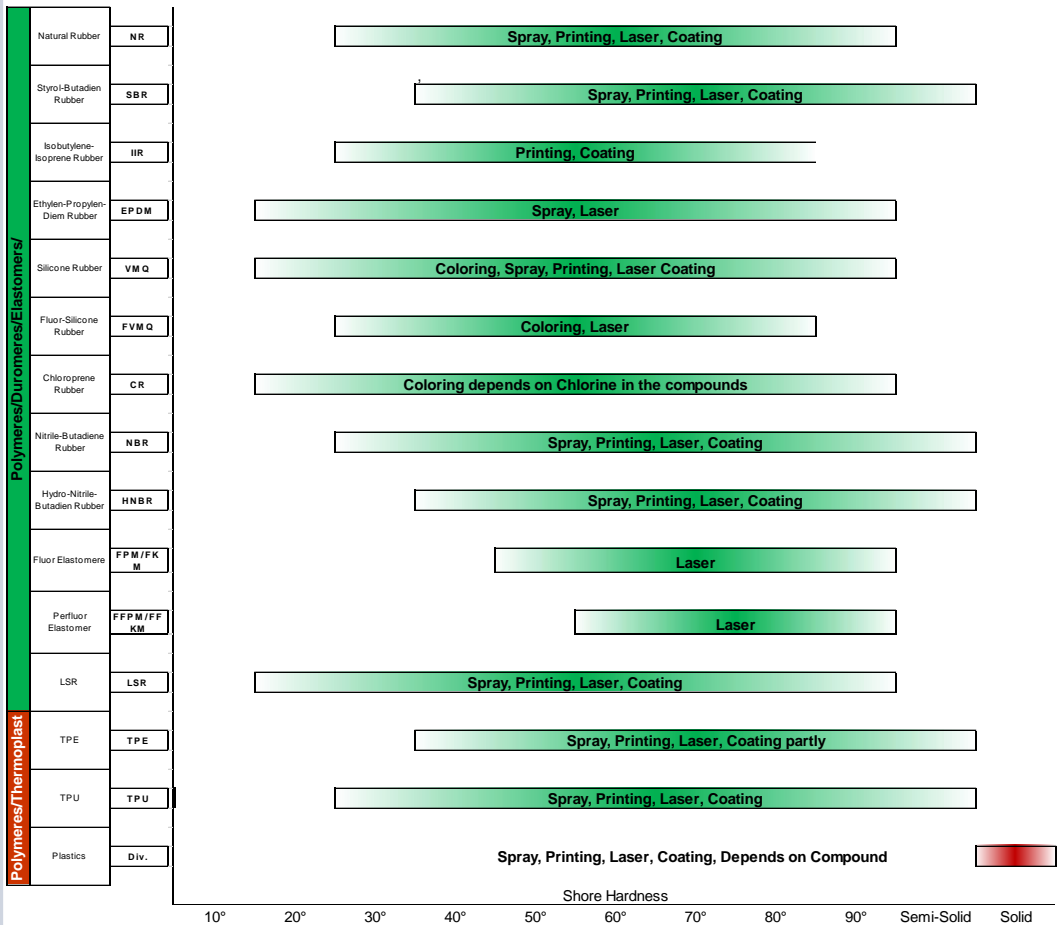

Contacts

Europe:
America:
Asia:

sales@abatek.com
salesamericas@abatek.com
salesasia@abatek.com

Phone: +41 44 843 11 11
Phone: +1 678 684 54 00
Phone: +66 2 729 9100

www.abatek.com